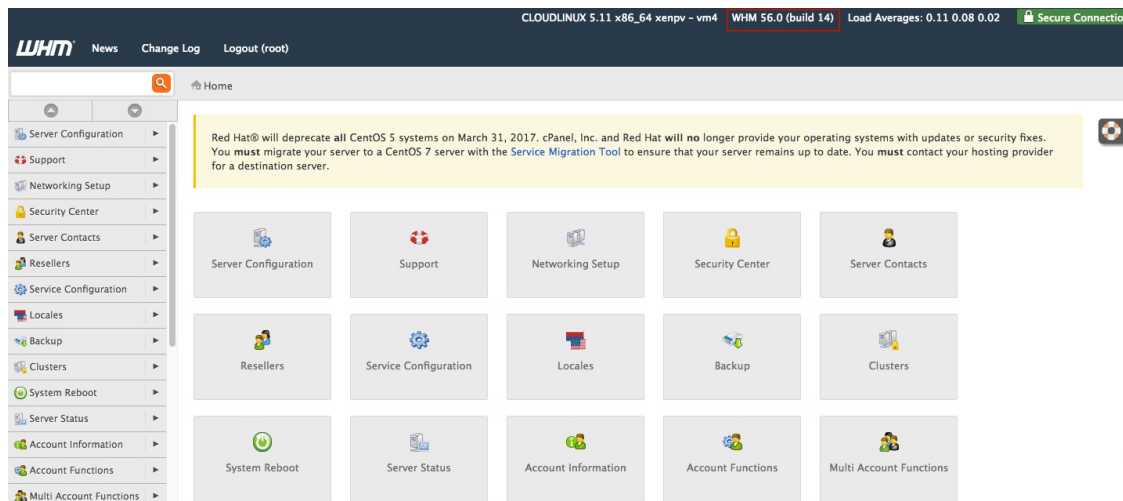

What's My Version Number

In **WHM**, you can find the version near the top right corner of the screen:

Click to enlarge

In **cPanel**, you can find the version in the lower left corner, under the *Preferences* section: