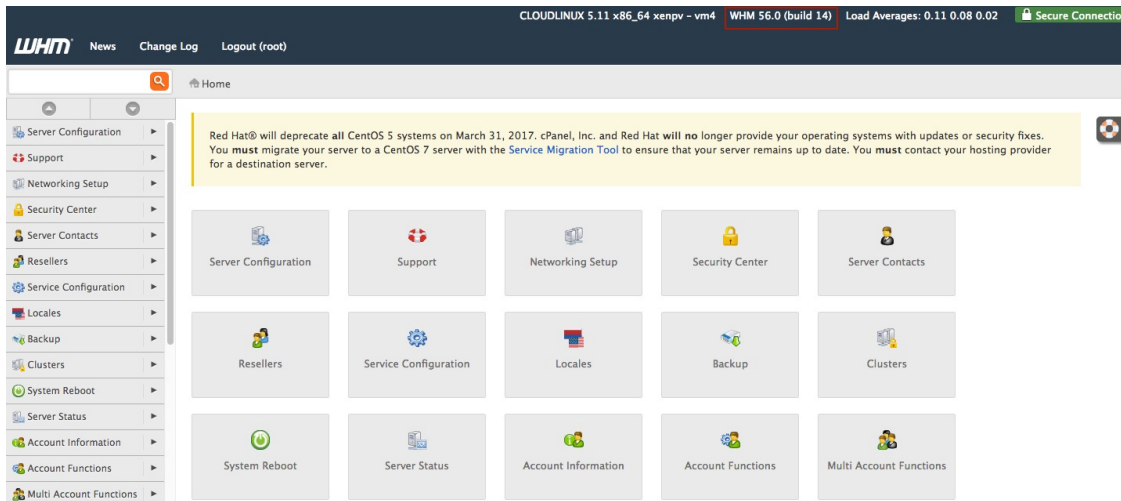

What's My Version Number

In **WHM**, you can find the version near the top right corner of the screen:

Click to enlarge

In **cPanel**, you can find the version in the lower left corner, under the *Preferences* section: